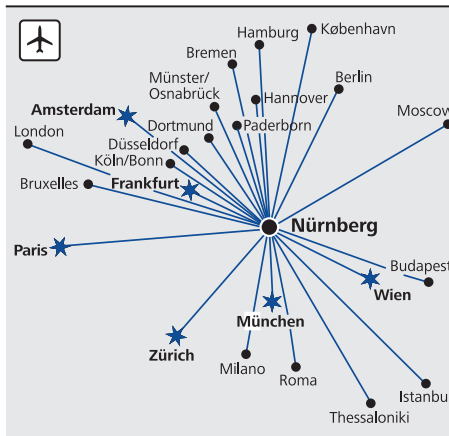

Messezentrum Nürnberg

Exhibition Center Nuremberg

- L = Ladehof
L = Loading yard
- Tor
Gate
- S = Service
S = Services