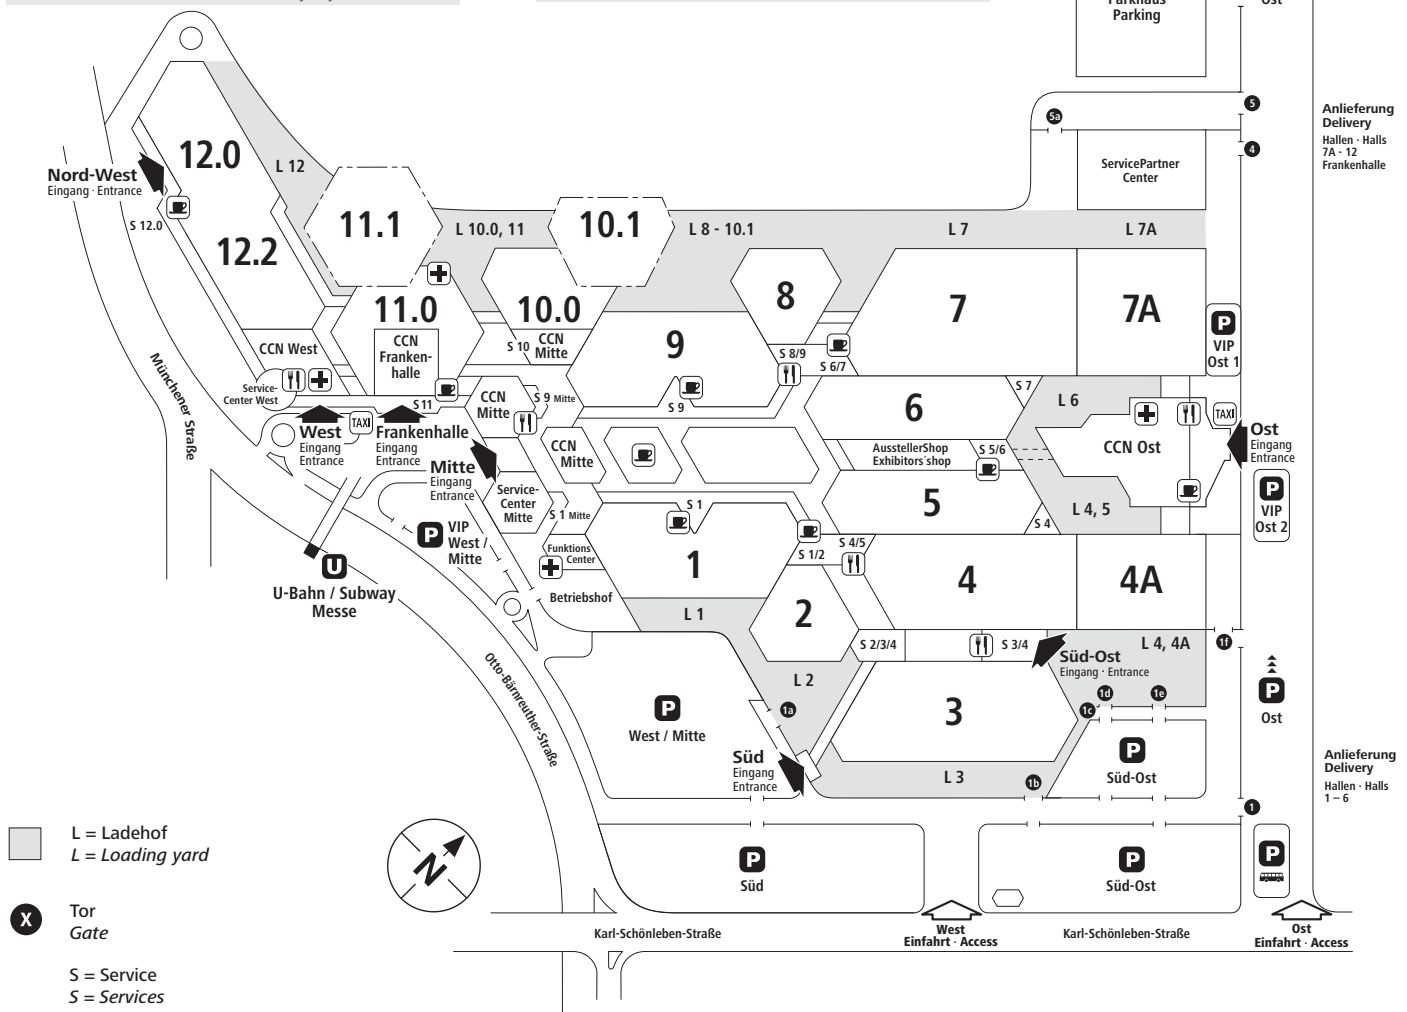

Messezentrum Nürnberg

Exhibition Center Nuremberg

- L = Ladehof
L = Loading yard
- Tor
Gate
- S = Service
S = Services