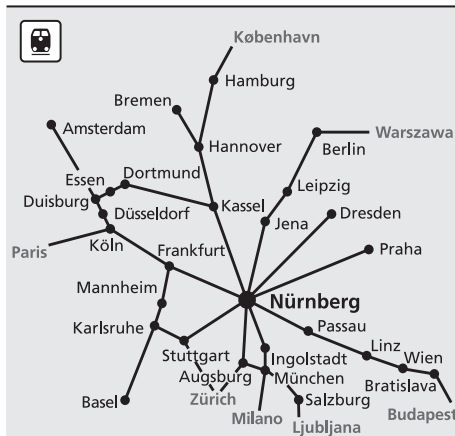

Messezentrum Nürnberg

Exhibition Center Nuremberg

- L = Ladehof
L = Loading yard
- Tor
Gate
- S = Service
S = Services